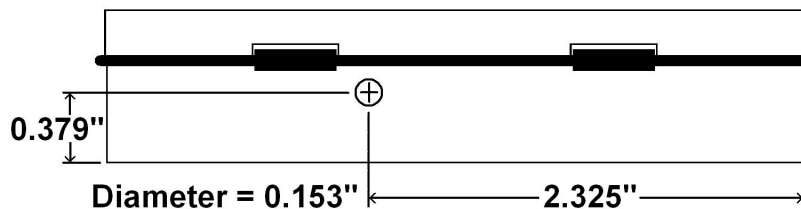

Note hinge on left side!

BNC Connector Hole

Tin shown without lid for clarity.

Inside view as seen looking down into tin.

Bottom Features

Hinge Side View of Can

Serial Port Hole