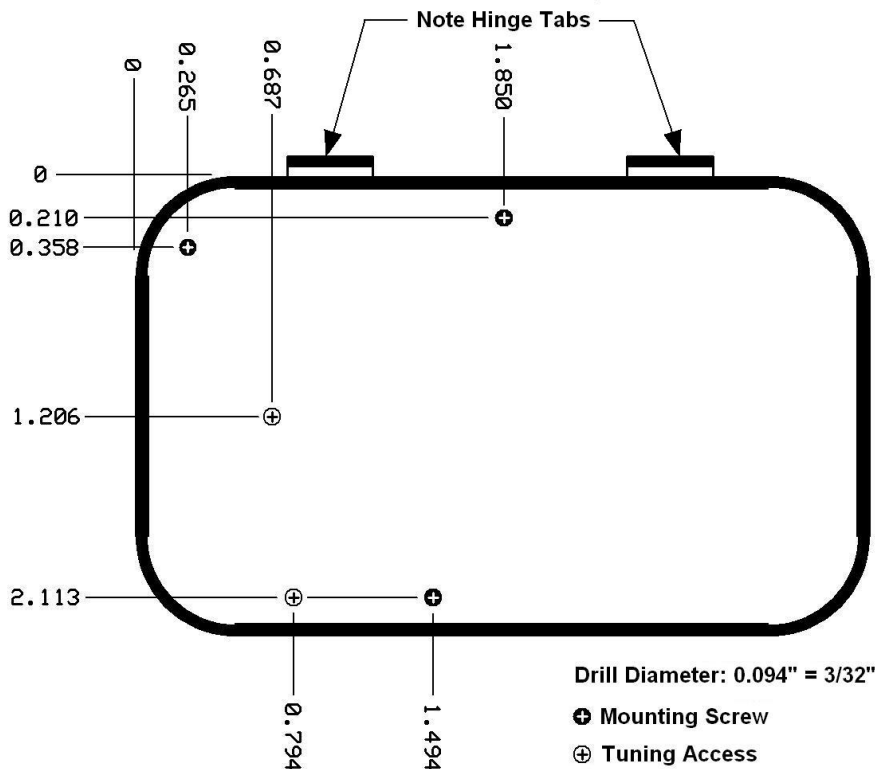

Note hinge on left side!

BNC Connector Hole

Tin shown without lid for clarity.

Inside view as seen looking down into tin.

Bottom Features

Hinge Side View of Can

Serial Port Hole