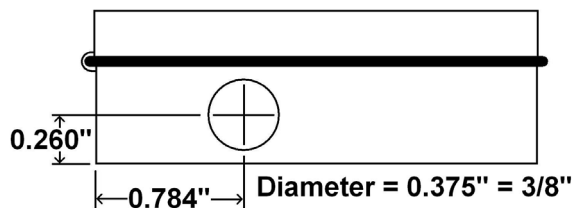

Note hinge on left side!

BNC Connector Hole

Tin shown without lid for clarity.

Inside view as seen looking down into tin.

Bottom Features

Hinge Side View of Can

Serial Port Hole